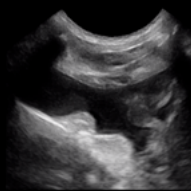

Canine Cardiac (C7)

Dog Kidney (C7)

Equine Tendon (L7)

Feline Bladder (C7)

Canine Pleural Effusion (C7)

Equine Facet Joint (C3)

I have certainly recommended it to colleagues who are considering a handheld ultrasound machine. The Clarius is the best one that I've tried. The image quality is fantastic for the price. If you are new to ultrasound, it is very easy to get started with because the AI sorts out a lot of the knobs and functions that you would have to learn and adjust manually on another ultrasound machine."