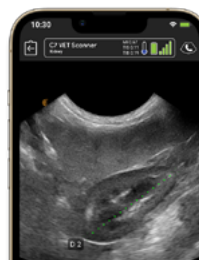

✓ Advanced Presets

✓ Needle Enhance

✓ OB Growth Tables

✓ Specialized Measurements

*Features vary by scanner.

Advanced Presets

Take veterinary scanning to the next level by gaining access to finely tuned, categorized presets.

✓ Charging Station Dock

✓ B-Mode/M-Mode

✓ Color/Power Doppler

[REQUEST A QUOTE](#)

About Us

Clarius is on a mission to make accurate, easy-to-use, affordable ultrasound available to all medical professionals in every specialty. Our ultra-portable wireless scanners deliver best-in-class imaging with an easy-to-use app for iOS and Android that is powered by artificial intelligence and connected to the cloud. More than four million high-definition scans have been performed using Clarius wireless scanners, now available in over 90 countries worldwide.