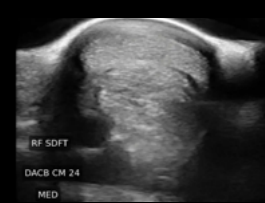

Canine Cardiac (C7)

Dog Kidney (C7)

Equine Tendon (L7)

Feline Bladder (C7)

Canine Pleural Effusion (C7)

Equine Facet Joint (C3)

I have certainly recommended it to colleagues who are considering a handheld ultrasound machine. The Clarius is the best one that I've tried. The image quality is fantastic for the price. If you are new to ultrasound, it is very easy to get started with because the AI sorts out a lot of the knobs and functions that you would have to learn and adjust manually on another ultrasound machine."