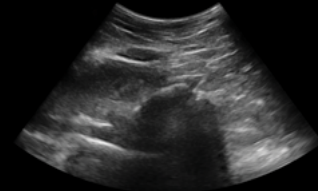

Canine Cardiac (C7)

Dog Kidney (C7)

Equine Tendon (L7)

Feline Bladder (C7)

Canine Pleural Effusion (C7)

Equine Facet Joint (C3)

I have certainly recommended it to colleagues who are considering a handheld ultrasound machine. The Clarius is the best one that I've tried. The image quality is fantastic for the price. If you are new to ultrasound, it is very easy to get started with because the AI sorts out a lot of the knobs and functions that you would have to learn and adjust manually on another ultrasound machine."