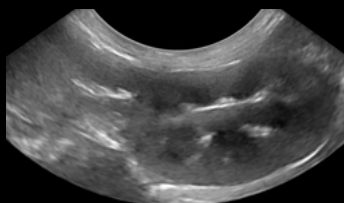

Clarius C7 HD3 VET
Small - Medium

Frequency: 3-10 MHz
Max Depth: 18 cm

Clarius C3 HD3 VET
Medium - Large

Frequency: 2-6 MHz
Max Depth: 40 cm

Clarius L7 HD3 VET
Animal MSK

Frequency: 4-13 MHz
Max Depth: 11 cm

Canine Cardiac (C7)

Dog Kidney (C7)

Equine Tendon (L7)

Feline Bladder (C7)

Canine Pleural Effusion (C7)

Equine Facet Joint (C3)

I have certainly recommended it to colleagues who are considering a handheld ultrasound machine. The Clarius is the best one that I've tried. The image quality is fantastic for the price. If you are new to ultrasound, it is very easy to get started with because the AI sorts out a lot of the knobs and functions that you would have to learn and adjust manually on another ultrasound machine."