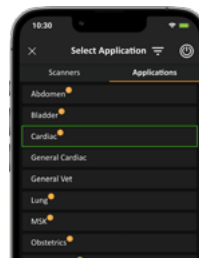

Your Membership includes the Advanced Veterinary Package. Streamline workflows with specialized presets, comprehensive measurements, and AI-powered automation for various animal examinations.

Package Features:

✓ Advanced Presets

✓ Needle Enhance

✓ OB Growth Tables

✓ Specialized Measurements

*Features vary by scanner.

Advanced Presets

Take veterinary scanning to the next level by gaining access to finely tuned, categorized presets.