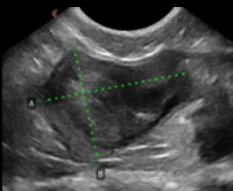

Feline Bladder (C7)